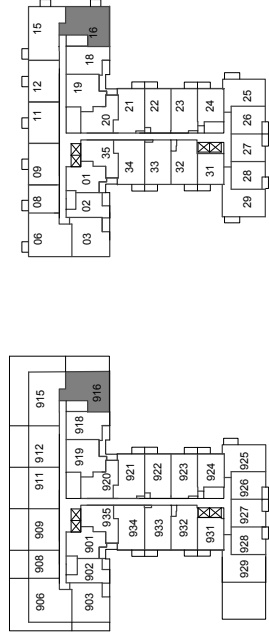

FLOOR: 16-17

FLOOR: 9

SUITE 3-C
SUITE AREA: 1,034 Sq.Ft.

FLOOR: 10-15

NOT TO SCALE