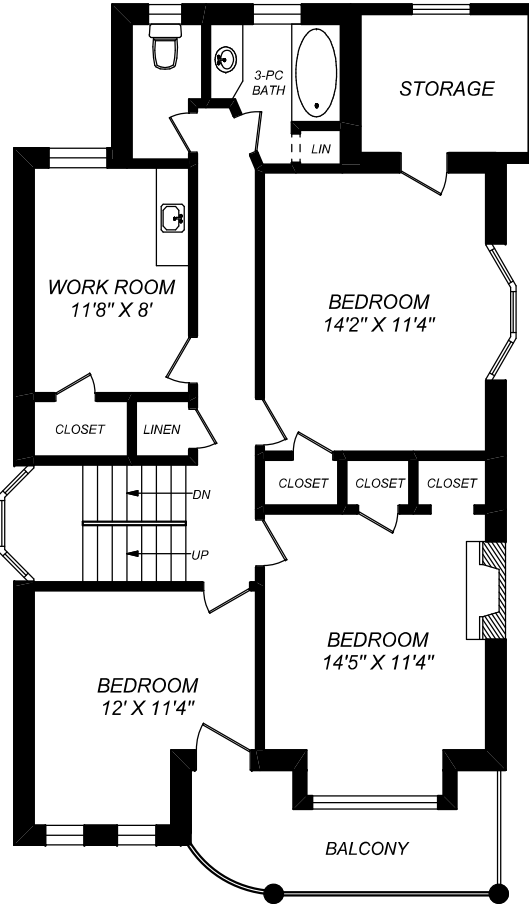

27 DALTON ROAD

MAIN FLOOR
938 SQUARE FEET

SECOND FLOOR
938 SQUARE FEET

THIRD FLOOR
673 SQUARE FEET

LOWER LEVEL
915 SQUARE FEET

truPlan

416 573 2096

E & O.E.

Floor plan may not be 100% accurate.