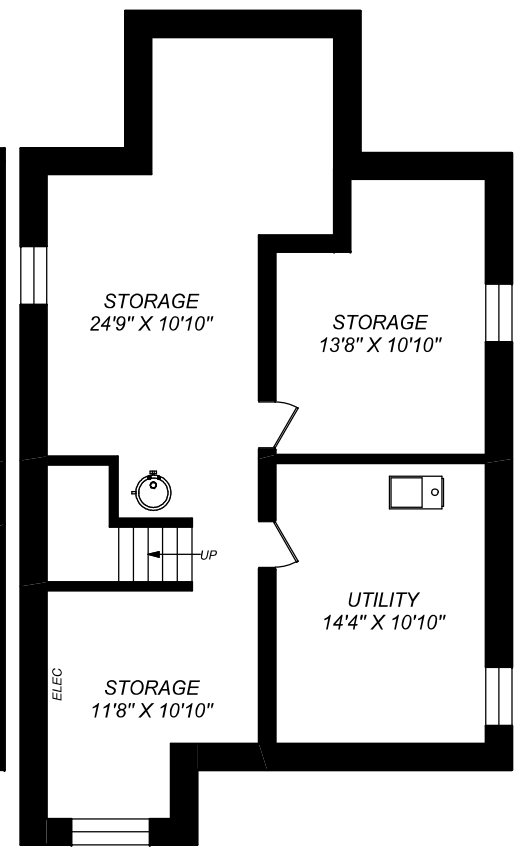

27 DALTON ROAD

MAIN FLOOR
938 SQUARE FEET

SECOND FLOOR
938 SQUARE FEET

THIRD FLOOR
673 SQUARE FEET

LOWER LEVEL
915 SQUARE FEET

truPlan

416 573 2096

E & O.E.

Floor plan may not be 100% accurate.