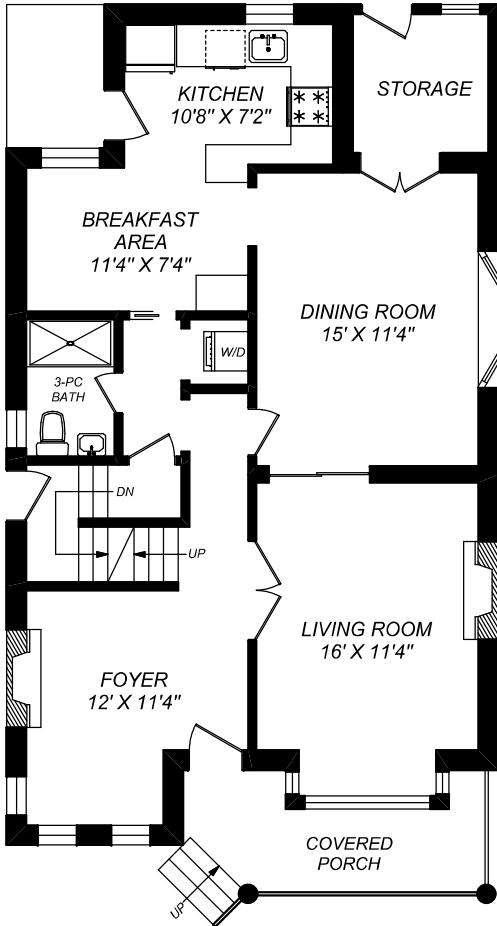

27 DALTON ROAD

MAIN FLOOR
938 SQUARE FEET

SECOND FLOOR
938 SQUARE FEET

THIRD FLOOR
673 SQUARE FEET

LOWER LEVEL
915 SQUARE FEET

truPlan

416 573 2096

E & O.E.

Floor plan may not be 100% accurate.