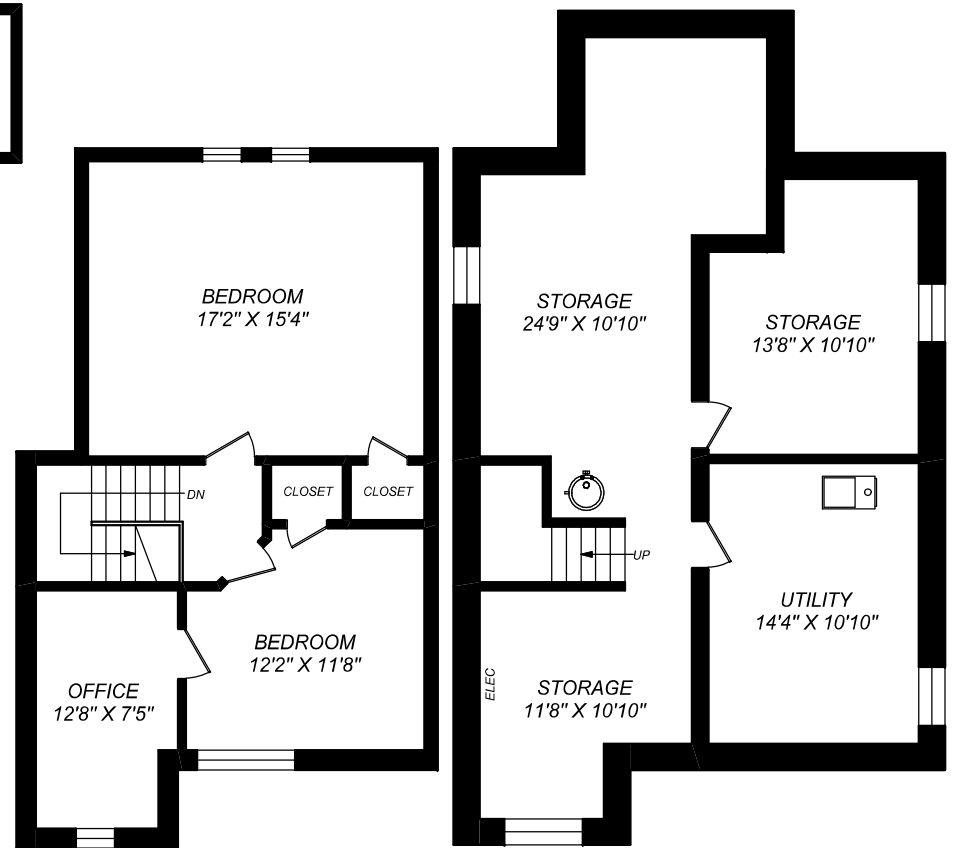

27 DALTON ROAD

MAIN FLOOR
938 SQUARE FEET

SECOND FLOOR
938 SQUARE FEET

THIRD FLOOR
673 SQUARE FEET

LOWER LEVEL
915 SQUARE FEET

truPlan

416 573 2096

E & O.E.

Floor plan may not be 100% accurate.