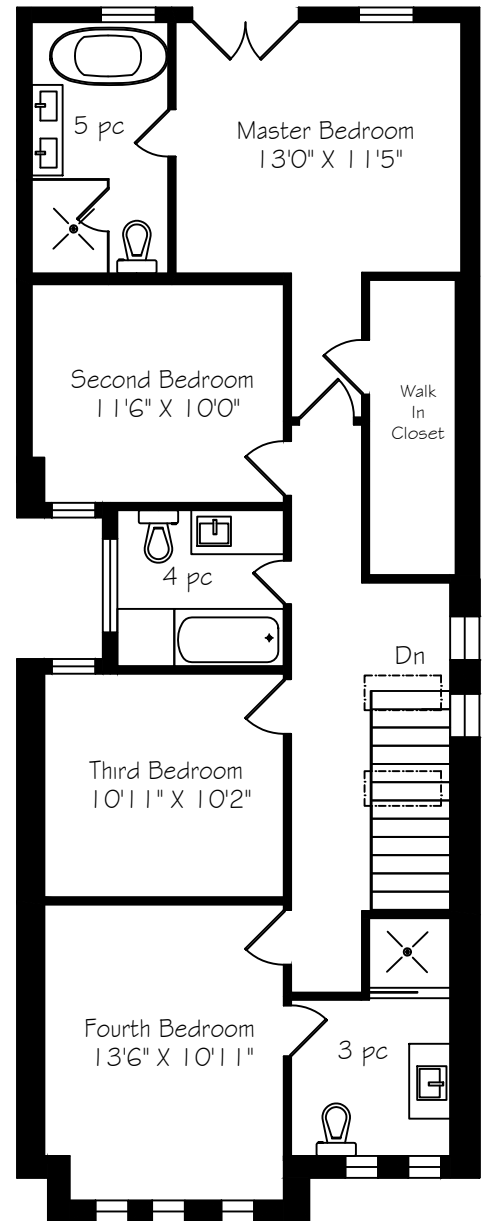

119 Hanna Road

Measurements and Calculations are approximate
To be used as guidelines only
www.measuredup.ca

Lower Level
1153 Square Feet

Main Floor
1153 Square Feet

Second Floor
1129 Square Feet