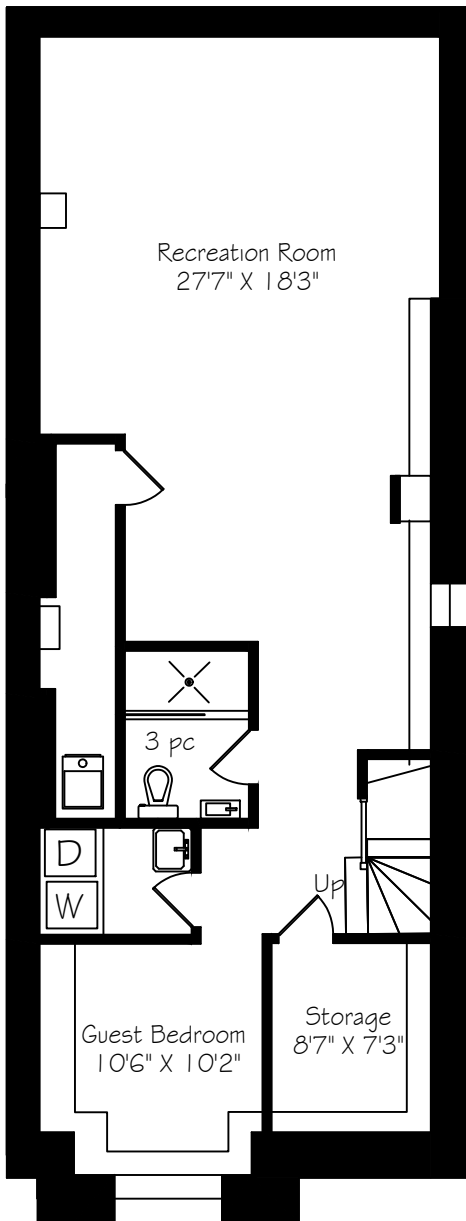

119 Hanna Road

Measurements and Calculations are approximate
To be used as guidelines only
www.measuredup.ca

Lower Level
1153 Square Feet

Main Floor
1153 Square Feet

Second Floor
1129 Square Feet