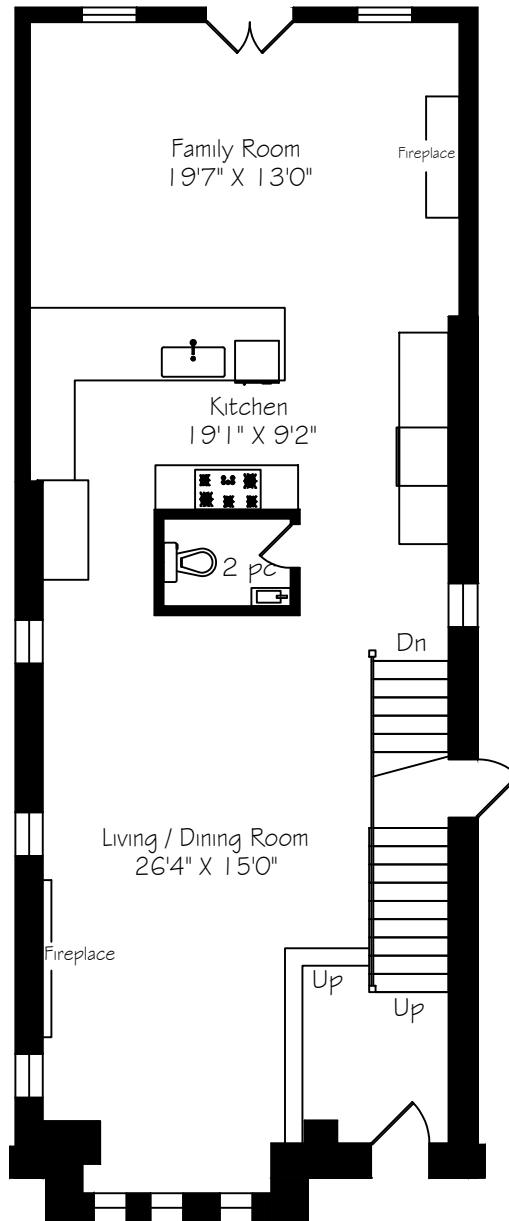

119 Hanna Road

Measurements and Calculations are approximate
To be used as guidelines only
www.measuredup.ca

Lower Level
1153 Square Feet

Main Floor
1153 Square Feet

Second Floor
1129 Square Feet